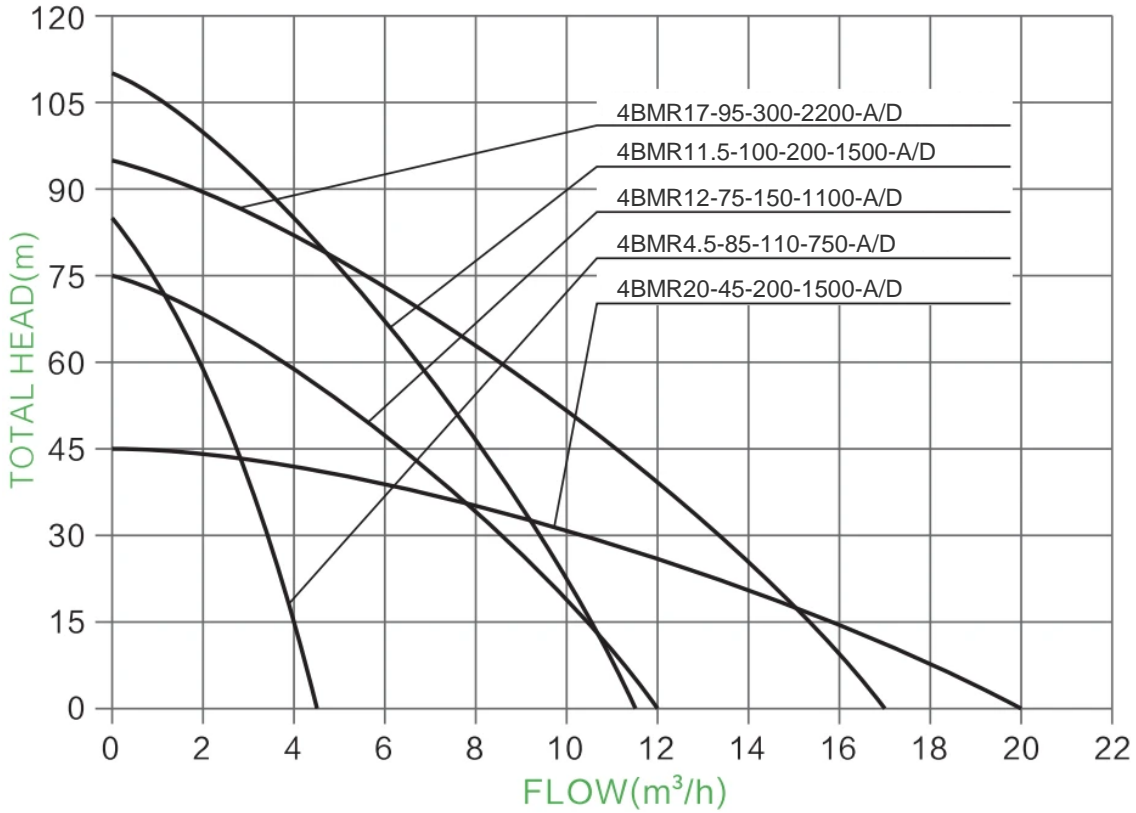

4-inch AC/DC Hybrid pump solar submersible pump with plastic impeller for irrigation

4 INCH AC/DC HYBRID SOLAR PUMP WITH PLASTIC IMPELLER

4" PLASTIC IMPELLER SOLAR PUMP					
Model	Power(W)	Voltage(V)	Max flow(m3/h)	Max head(m)	Outlet(inch)
4BMR4.5-85-110-750-A/D	750	110	4.5	85	1.25"
4BMR7.5-65-110-750-A/D	750	110	7.5	65	1.5"
4BMR7.5-100-150-1100-A/D	1100	150	7.5	100	1.5"
4BMR12-75-150-1100-A/D	1100	150	12	75	2"
4BMR14.5-45-110-750-A/D	750	110	14.5	45	2"
4BMR15-55-150-1100-A/D	1100	150	15	55	2"
4BMR15.5-70-200-1500-A/D	1500	200	15.5	70	2"
4BMR11.5-100-200-1500-A/D	1500	200	11.5	100	2"
4BMR7.5-110-200-1500-A/D	1500	200	7.5	110	2"
4BMR20-45-200-1500-A/D	1500	200	20	45	2"
4BMR22-70-300-2200-A/D	2200	300	22	70	2"
4BMR17-95-300-2200-A/D	2200	300	17	95	2"

4-inch AC/DC Hybrid pump solar submersible pump with plastic impeller for irrigation

4 INCH AC/DC HYBRID SOLAR PUMP WITH PLASTIC IMPELLER

CONTROLLER INTERNAL WIRING