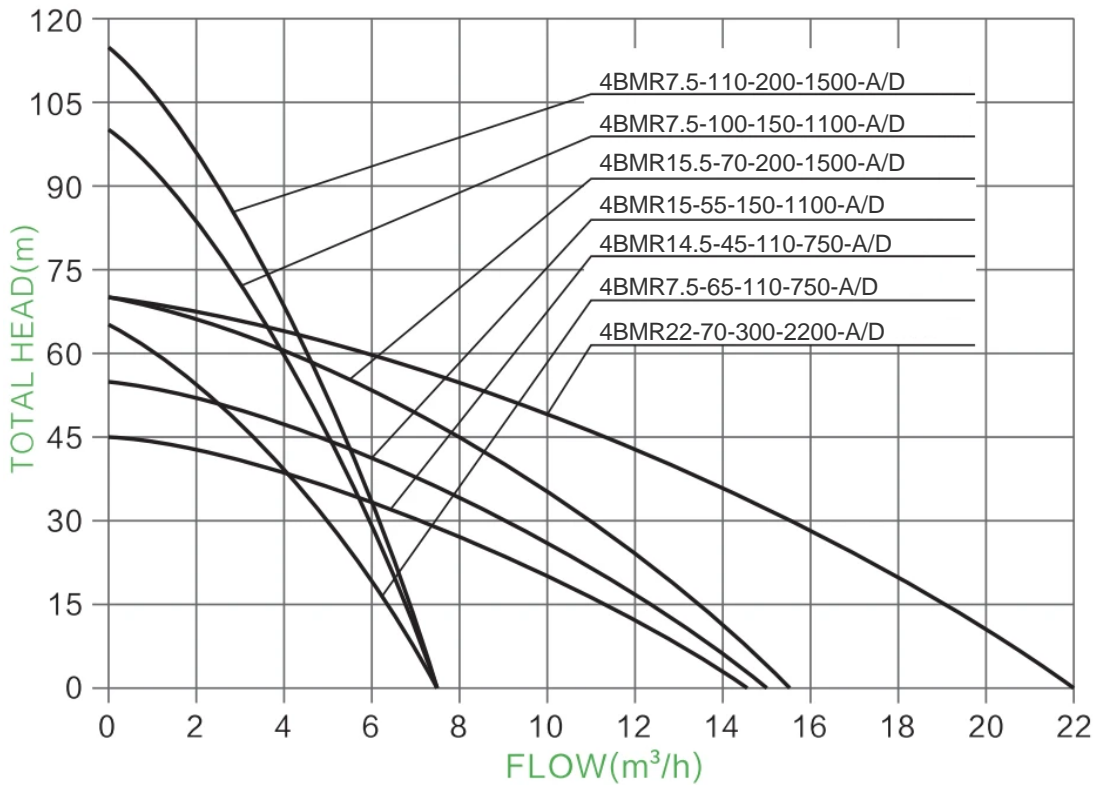

4-inch AC/DC Hybrid pump solar submersible pump with plastic impeller for irrigation

4 INCH AC/DC HYBRID SOLAR PUMP WITH PLASTIC IMPELLER

4" PLASTIC IMPELLER SOLAR PUMP					
Model	Power(W)	Voltage(V)	Max flow(m3/h)	Max head(m)	Outlet(inch)
4BMR4.5-85-110-750-A/D	750	110	4.5	85	1.25"
4BMR7.5-65-110-750-A/D	750	110	7.5	65	1.5"
4BMR7.5-100-150-1100-A/D	1100	150	7.5	100	1.5"
4BMR12-75-150-1100-A/D	1100	150	12	75	2"
4BMR14.5-45-110-750-A/D	750	110	14.5	45	2"
4BMR15-55-150-1100-A/D	1100	150	15	55	2"
4BMR15.5-70-200-1500-A/D	1500	200	15.5	70	2"
4BMR11.5-100-200-1500-A/D	1500	200	11.5	100	2"
4BMR7.5-110-200-1500-A/D	1500	200	7.5	110	2"
4BMR20-45-200-1500-A/D	1500	200	20	45	2"
4BMR22-70-300-2200-A/D	2200	300	22	70	2"
4BMR17-95-300-2200-A/D	2200	300	17	95	2"

4-inch AC/DC Hybrid pump solar submersible pump with plastic impeller for irrigation

4 INCH AC/DC HYBRID SOLAR PUMP WITH PLASTIC IMPELLER

CONTROLLER INTERNAL WIRING