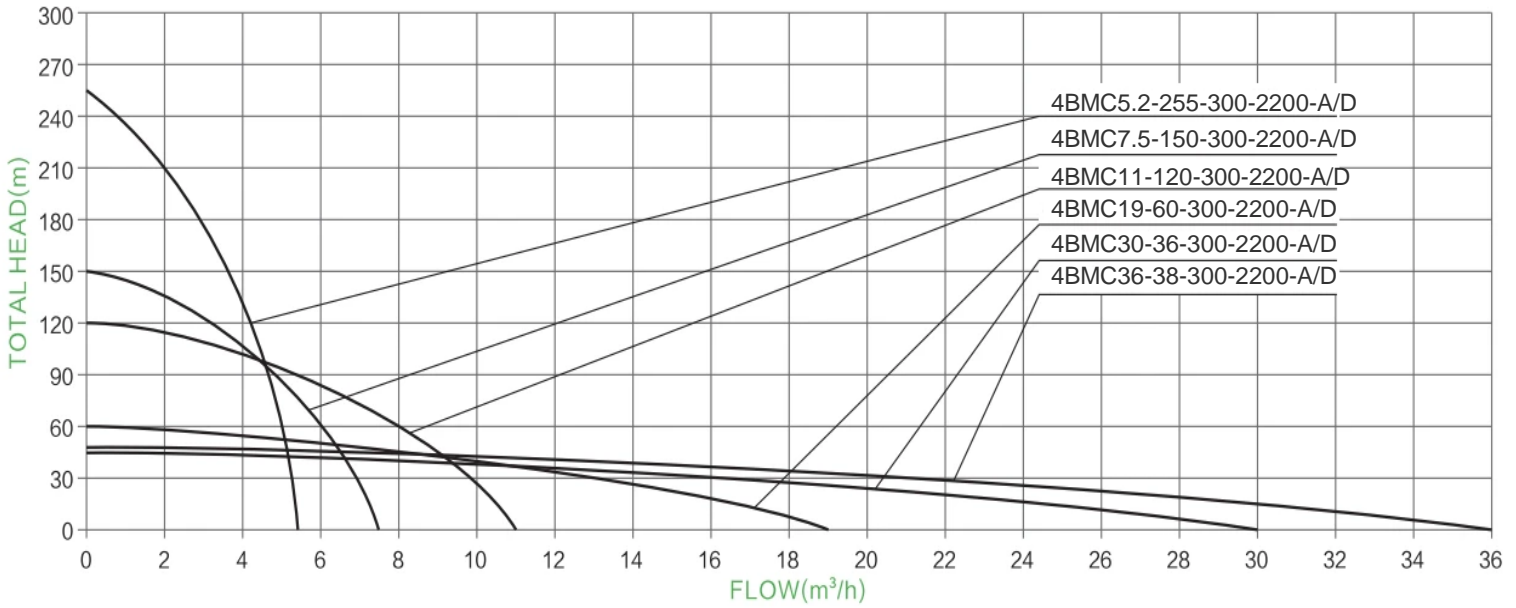

AC/DC hybrid solar submersible pump with S/S impeller High lift, high quality solar pump