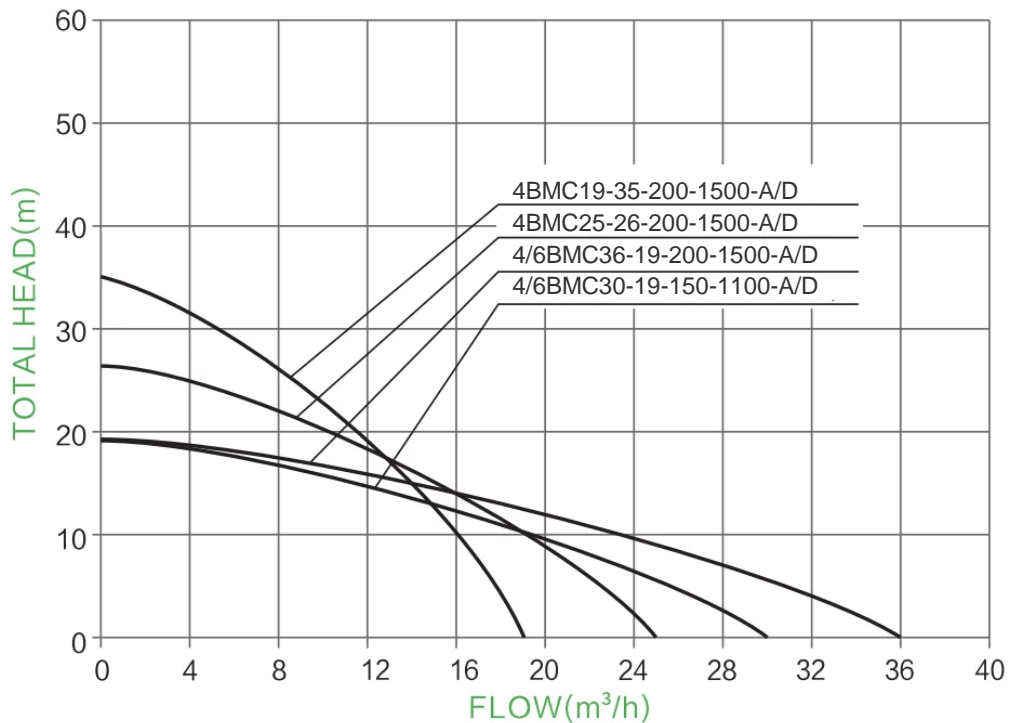

**AC/DC hybrid solar submersible pump with S/S impeller High lift, high quality solar pump**

**4 INCH AC/DC SOLAR PUMP WITH S/S IMPELLER**

| 4" S/S IMPELLER SOLAR PUMP |          |            |                |             |              |
|----------------------------|----------|------------|----------------|-------------|--------------|
| Model                      | Power(W) | Voltage(V) | Max flow(m3/h) | Max head(m) | Outlet(inch) |
| 4BMC5.2-67-110-750-A/D     | 750      | 110        | 5.2            | 67          | 1.25"        |
| 4BMC4.8-203-200-1500-A/D   | 1500     | 200        | 4.8            | 203         | 1.25"        |
| 4BMC5.2-101-150-1100-A/D   | 1100     | 150        | 5.2            | 101         | 1.25"        |
| 4BMC5.2-146-200-1500-A/D   | 1500     | 200        | 5.2            | 146         | 1.25"        |
| 4BMC7.5-80-150-1300-A/D    | 1300     | 150        | 7.5            | 80          | 1.25"        |
| 4BMC7.5-100-200-1500-A/D   | 1500     | 200        | 7.5            | 100         | 1.25"        |
| 4BMC11-60-200-1500-A/D     | 1500     | 200        | 11             | 60          | 2"           |
| 4BMC19-35-200-1500-A/D     | 1500     | 200        | 19             | 35          | 2"           |
| 4BMC25-26-200-1500-A/D     | 1500     | 200        | 25             | 26          | 2"           |
| 4BMC5.2-255-300-2200-A/D   | 2200     | 300        | 5.2            | 255         | 1.25"        |
| 4BMC7.5-150-300-2200-A/D   | 2200     | 300        | 7.5            | 150         | 1.25"        |
| 4BMC11-120-300-2200-A/D    | 2200     | 300        | 11             | 120         | 2"           |
| 4BMC19-60-300-2200-A/D     | 2200     | 300        | 19             | 60          | 2"           |
| 4BMC30-36-300-2200-A/D     | 2200     | 300        | 30             | 36          | 2"           |

**4 INCH AC/DC S/S IMPELLER SOLAR PUMP PARAMETER**