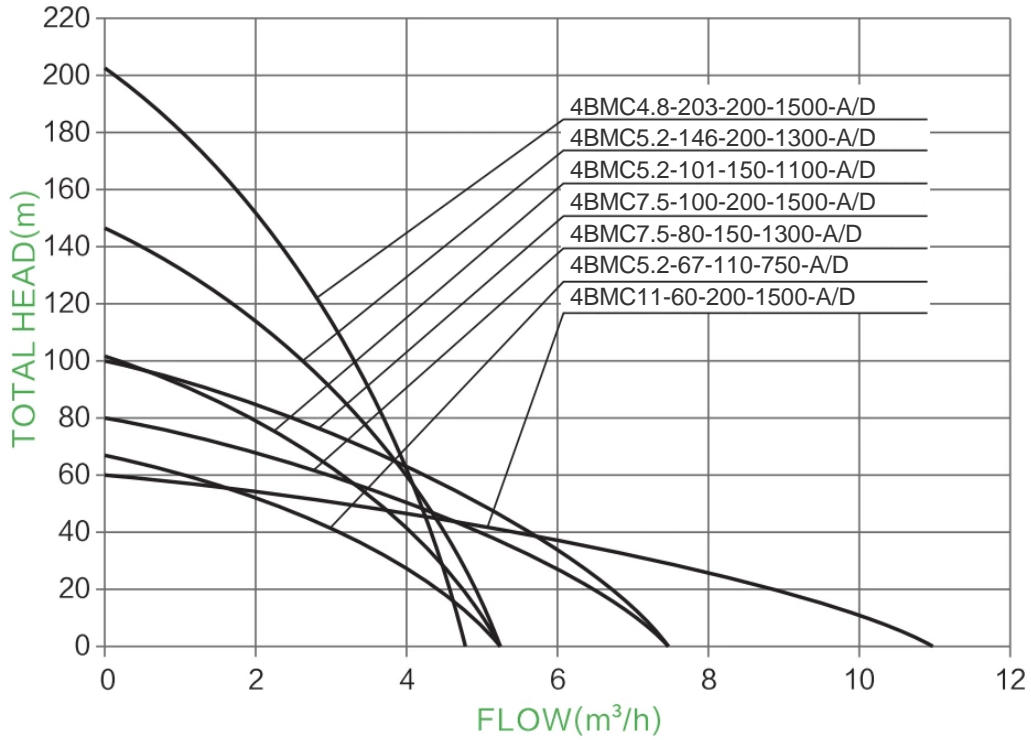

**AC/DC hybrid solar submersible pump with S/S impeller High lift, high quality solar pump**

**4 INCH AC/DC SOLAR PUMP WITH S/S IMPELLER**

| 4" S/S IMPELLER SOLAR PUMP |          |            |                |             |              |
|----------------------------|----------|------------|----------------|-------------|--------------|
| Model                      | Power(W) | Voltage(V) | Max flow(m3/h) | Max head(m) | Outlet(inch) |
| 4BMC5.2-67-110-750-A/D     | 750      | 110        | 5.2            | 67          | 1.25"        |
| 4BMC4.8-203-200-1500-A/D   | 1500     | 200        | 4.8            | 203         | 1.25"        |
| 4BMC5.2-101-150-1100-A/D   | 1100     | 150        | 5.2            | 101         | 1.25"        |
| 4BMC5.2-146-200-1500-A/D   | 1500     | 200        | 5.2            | 146         | 1.25"        |
| 4BMC7.5-80-150-1300-A/D    | 1300     | 150        | 7.5            | 80          | 1.25"        |
| 4BMC7.5-100-200-1500-A/D   | 1500     | 200        | 7.5            | 100         | 1.25"        |
| 4BMC11-60-200-1500-A/D     | 1500     | 200        | 11             | 60          | 2"           |
| 4BMC19-35-200-1500-A/D     | 1500     | 200        | 19             | 35          | 2"           |
| 4BMC25-26-200-1500-A/D     | 1500     | 200        | 25             | 26          | 2"           |
| 4BMC5.2-255-300-2200-A/D   | 2200     | 300        | 5.2            | 255         | 1.25"        |
| 4BMC7.5-150-300-2200-A/D   | 2200     | 300        | 7.5            | 150         | 1.25"        |
| 4BMC11-120-300-2200-A/D    | 2200     | 300        | 11             | 120         | 2"           |
| 4BMC19-60-300-2200-A/D     | 2200     | 300        | 19             | 60          | 2"           |
| 4BMC30-36-300-2200-A/D     | 2200     | 300        | 30             | 36          | 2"           |

**4 INCH AC/DC S/S IMPELLER SOLAR PUMP PARAMETER**