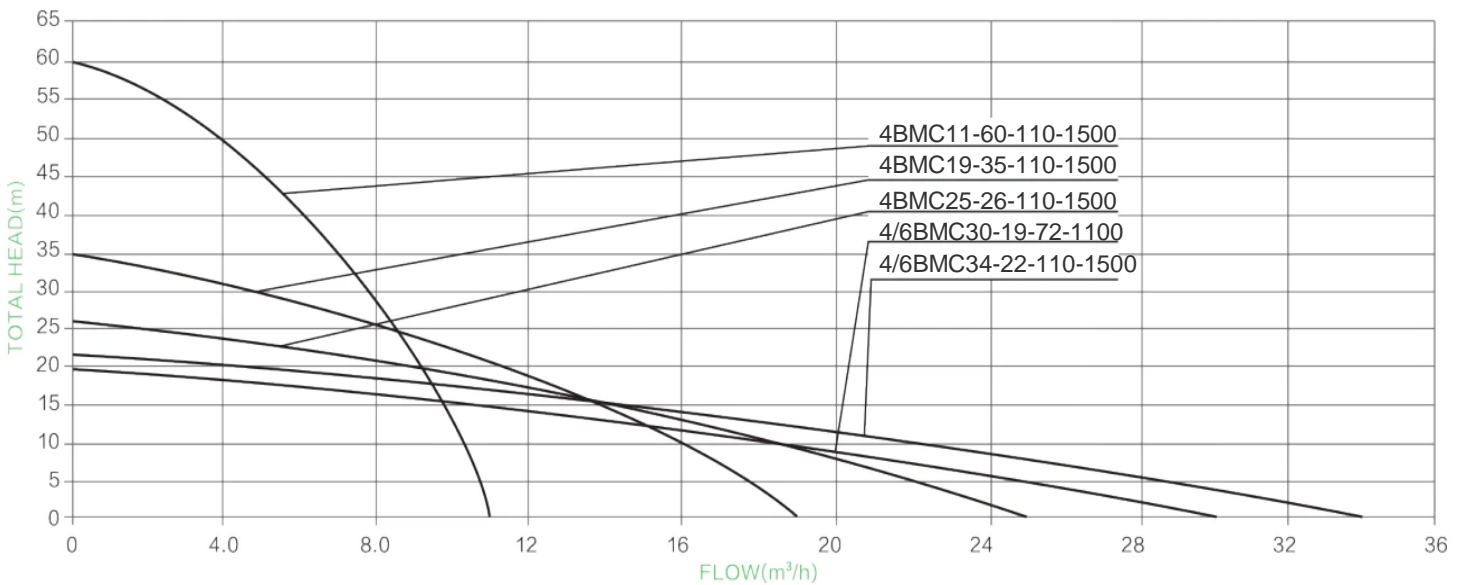

4inch solar submersible pump Large Flow Suitable for large area irrigation

4/6" STAINLESS STEEL IMPELLER SOLAR PUMP					
Model	Power	Voltage	Max flow(m ³ /h)	Max head(m)	Outlet(inch)
4/6BMC30-19-72-1100	1100	72	30	19	3"
4/6BMC34-22-110-1500	1500	110	34	22	3"

4/6 INCH S/S IMPELLER SOLAR PUMP PARAMETER

CONTROLLER INTERNAL WIRING