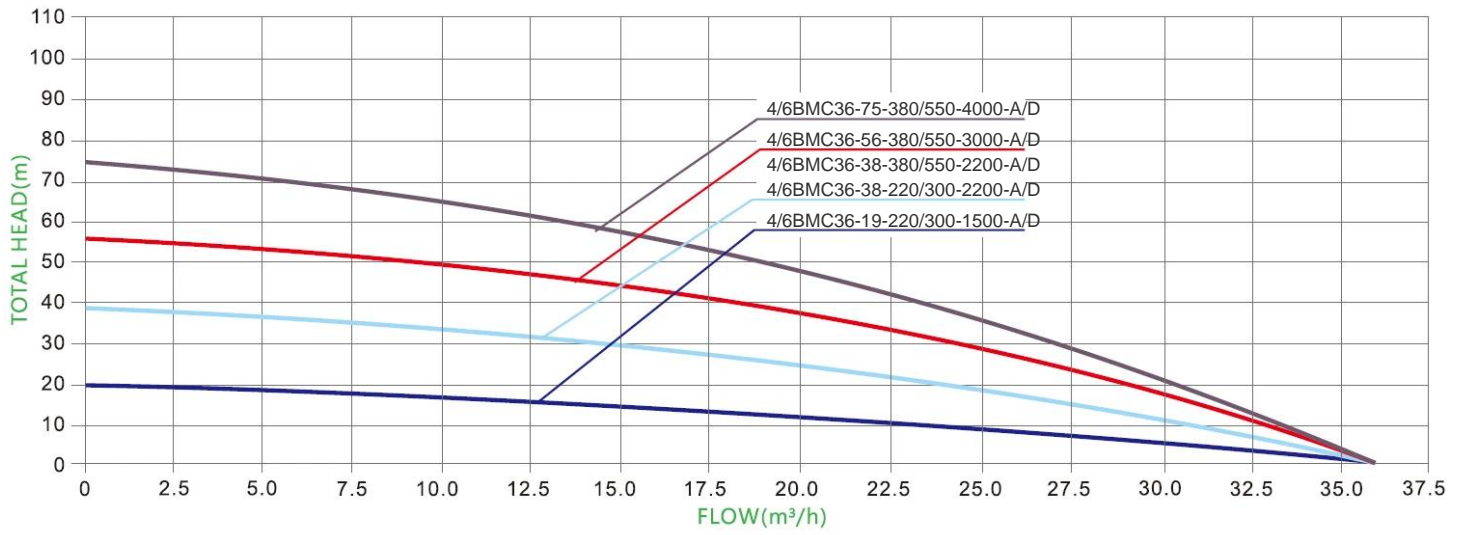

4/6" AC/DC solar pump with S/S impeller for deep well Large Flow solar powered pump price for irrigation

4/6 INCH AC/DC SOLAR PUMP WITH S/S IMPELLER

4/6" S/S IMPELLER SOLAR PUMP					
Model	Power(W)	Voltage(V)	Max flow(m3/h)	Max head(m)	Outlet(inch)
4/6BMC36-19-220/300-1500-A/D	1500	AC220/DC300	36	19	3"
4/6BMC36-38-220/300-2200-A/D	2200	AC220/DC300	36	38	3"
4/6BMC36-38-380/550-2200-A/D	2200	AC380/DC550	36	38	3"
4/6BMC36-56-380/550-3000-A/D	3000	AC380/DC550	36	56	3"
4/6BMC36-75-380/550-4000-A/D	4000	AC380/DC550	36	75	3"

4/6 INCH AC/DC SOLAR PUMP WITH S/S IMPELLER

CONTROLLER INTERNAL WIRING