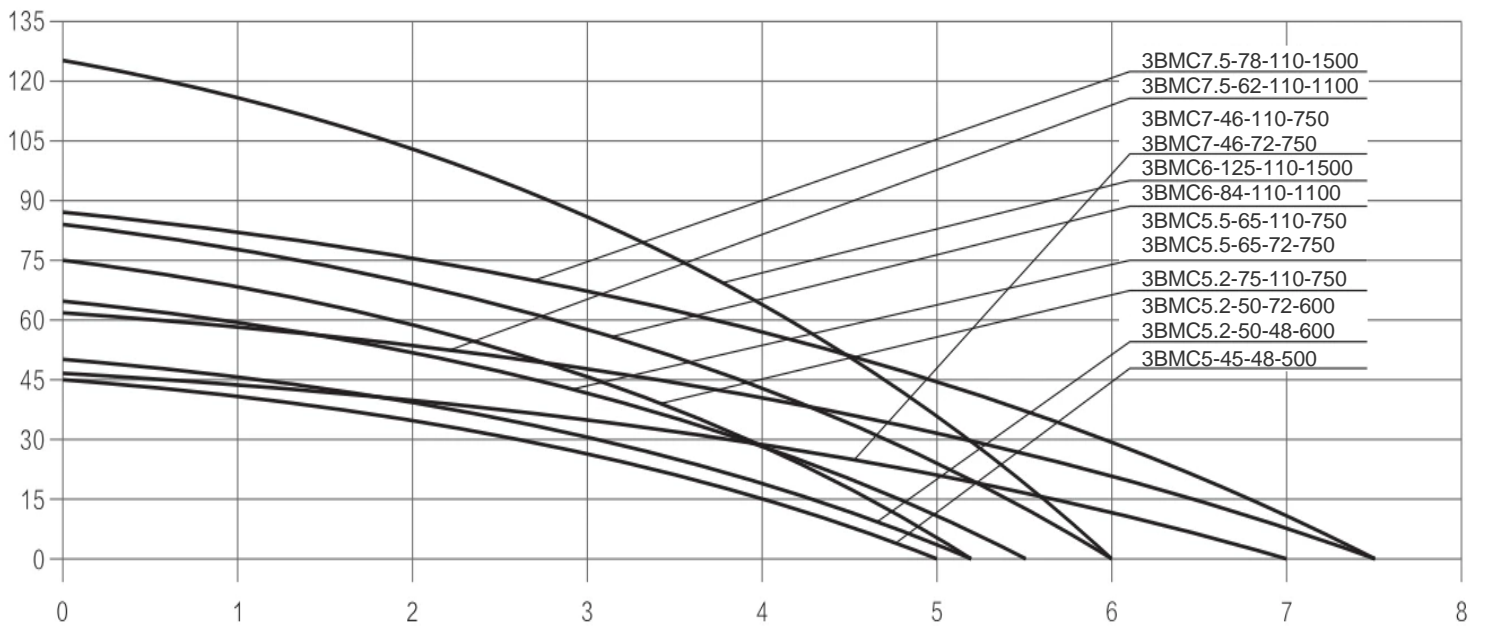

**3 INCH DC BRUSHLESS SUBMERSIBLE SOLAR PUMP WITH PLASTIC IMPELLER**

**3-inch solar submersible pump with plastic impeller: Large flow, suitable for irrigation, ranch, farms, etc.**

- Permanent magnet DC brushless synchronous motor
- S/S outlet, oil cylinder, connection
- Plastic impeller
- MPPT Controller

### 3inch 1hp DC brushless solar pump plastic impeller solar power pump price solar water pump for well solar pump

3" PLASTIC IMPELLER SOLAR PUMP					
Model	Power	Voltage	Max flow(m3/h)	Max head(m)	Outlet(inch)
3BMC3-25-24-200	200	24	3	25	1.25"
3BMC3-35-24-300	300	24	3	35	1.25"
3BMC3.5-47-48-400	400	48	3.5	47	1.25"
3BMC3.5-80-48-600	600	48	3.5	80	1.25"
3BMC3.5-80-72-600	600	72	3.5	80	1.25"
3BMC3.5-95-48-750	750	48	3.5	95	1.25"
3BMC3.5-95-72-750	750	72	3.5	95	1.25"
3BMC3.8-123-72-1100	1100	72	3.8	123	1.25"
3BMC3.8-123-110-1100	1100	110	3.8	123	1.25"
3BMC3.8-155-110-1300	1300	110	3.8	155	1.25"
3BMC3.8-180-110-1500	1500	110	3.8	180	1.25"
3BMC5-45-48-500	500	48	5	45	1.5"
3BMC5.2-50-48-600	600	48	5.2	50	1.5"
3BMC5.2-50-72-600	600	72	5.2	50	1.5"
3BMC5.2-75-110-750	750	110	5.2	75	1.5"
3BMC5.5-65-72-750	750	72	5.5	65	1.5"
3BMC5.5-65-110-750	750	110	5.5	65	1.5"
3BMC6-84-110-1100	1100	110	6	84	1.5"
3BMC6-125-110-1500	1500	110	6	125	1.5"
3BMC7-46-72-750	750	72	7	46	1.5"
3BMC7-46-110-750	750	110	7	46	1.5"
3BMC7.5-62-110-1100	1100	110	7.5	62	1.5"
3BMC7.5-78-110-1500	1500	110	7.5	78	1.5"

**3 INCH PLASTIC IMPELLER SOLAR PUMP PARAMETER**