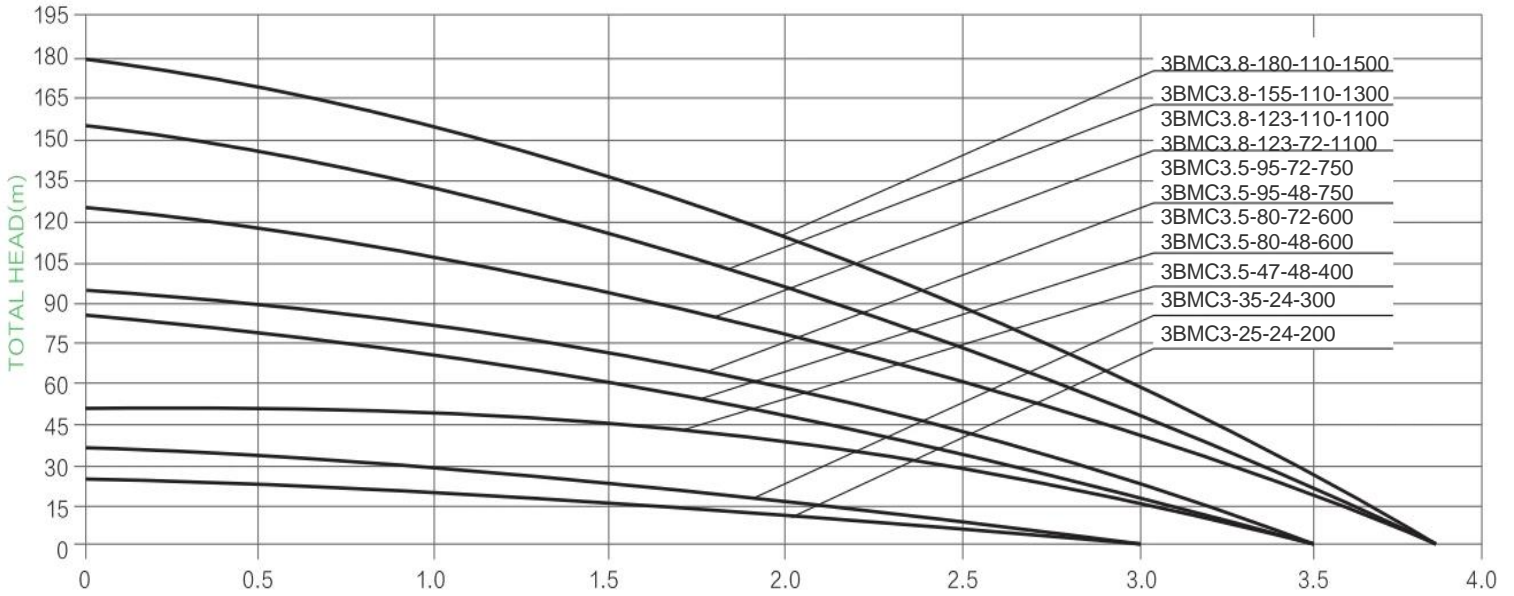

**3 INCH DC BRUSHLESS SUBMERSIBLE SOLAR PUMP WITH PLASTIC IMPELLER**

**3-inch solar submersible pump with plastic impeller: Large flow, suitable for irrigation, ranch, farms, etc.**

- Permanent magnet DC brushless synchronous motor
- S/S outlet, oil cylinder, connection
- Plastic impeller
- MPPT Controller

### 3inch 1hp DC brushless solar pump plastic impeller solar power pump price solar water pump for well solar pump

3" PLASTIC IMPELLER SOLAR PUMP					
Model	Power	Voltage	Max flow(m3/h)	Max head(m)	Outlet(inch)
3BMC3-25-24-200	200	24	3	25	1.25"
3BMC3-35-24-300	300	24	3	35	1.25"
3BMC3.5-47-48-400	400	48	3.5	47	1.25"
3BMC3.5-80-48-600	600	48	3.5	80	1.25"
3BMC3.5-80-72-600	600	72	3.5	80	1.25"
3BMC3.5-95-48-750	750	48	3.5	95	1.25"
3BMC3.5-95-72-750	750	72	3.5	95	1.25"
3BMC3.8-123-72-1100	1100	72	3.8	123	1.25"
3BMC3.8-123-110-1100	1100	110	3.8	123	1.25"
3BMC3.8-155-110-1300	1300	110	3.8	155	1.25"
3BMC3.8-180-110-1500	1500	110	3.8	180	1.25"
3BMC5-45-48-500	500	48	5	45	1.5"
3BMC5.2-50-48-600	600	48	5.2	50	1.5"
3BMC5.2-50-72-600	600	72	5.2	50	1.5"
3BMC5.2-75-110-750	750	110	5.2	75	1.5"
3BMC5.5-65-72-750	750	72	5.5	65	1.5"
3BMC5.5-65-110-750	750	110	5.5	65	1.5"
3BMC6-84-110-1100	1100	110	6	84	1.5"
3BMC6-125-110-1500	1500	110	6	125	1.5"
3BMC7-46-72-750	750	72	7	46	1.5"
3BMC7-46-110-750	750	110	7	46	1.5"
3BMC7.5-62-110-1100	1100	110	7.5	62	1.5"
3BMC7.5-78-110-1500	1500	110	7.5	78	1.5"

**3 INCH PLASTIC IMPELLER SOLAR PUMP PARAMETER**