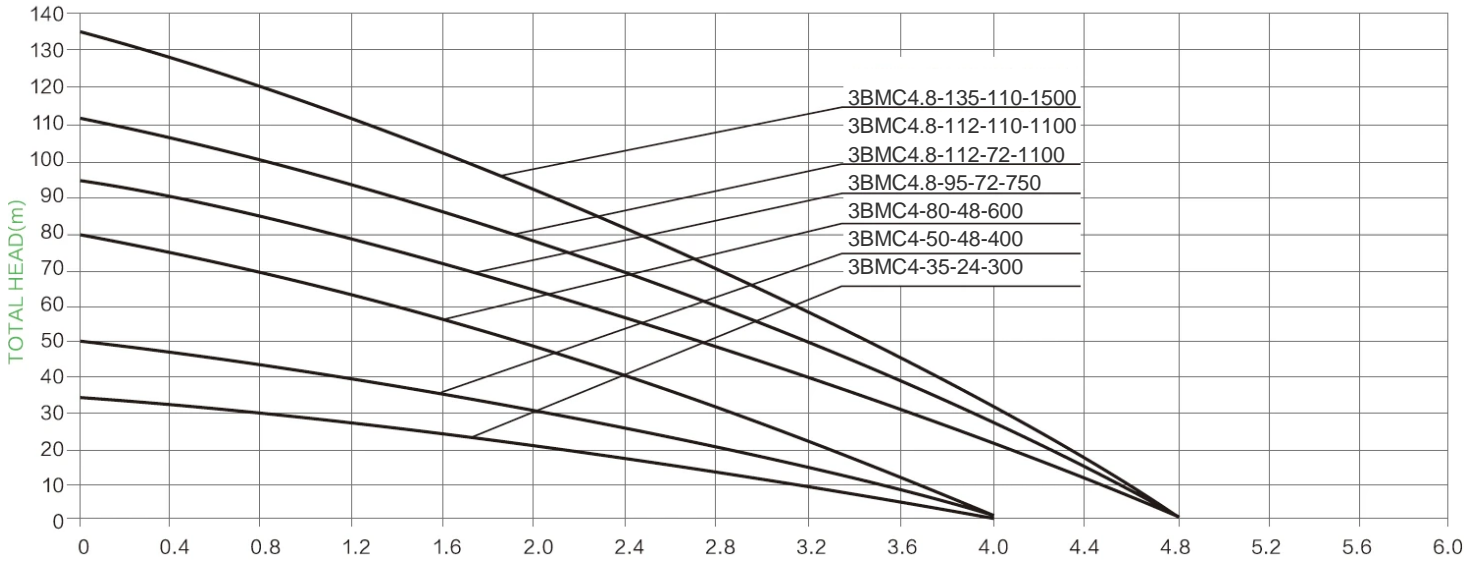

3inch 1500W 110V solar water pump with S/S impeller for Irrigation solar submersible pump

3 inch solar pump with s/s impeller

3" STAINLESS STEEL IMPELLER SOLAR PUMP					
Model	Power	Voltage	Max flow(m ³ /h)	Max head(m)	Outlet(inch)
3BMC4-35-24-300	300	24	4	35	1.25"
3BMC4-50-48-400	400	48	4	50	1.25"
3BMC4-80-48-600	600	48	4	80	1.25"
3BMC4.8-95-72-750	750	72	4.8	95	1.25"
3BMC4.8-112-72-1100	1100	72	4.8	112	1.25"
3BMC4.8-112-110-1100	1100	110	4.8	112	1.25"
3BMC4.8-135-110-1500	1500	110	4.8	135	1.25"

3inch 1500W 110V solar water pump with S/S impeller for Irrigation solar submersible pump

3 INCH S/S IMPELLER SOLAR PUMP PARAMETER

CONTROLLER INTERNAL WIRING