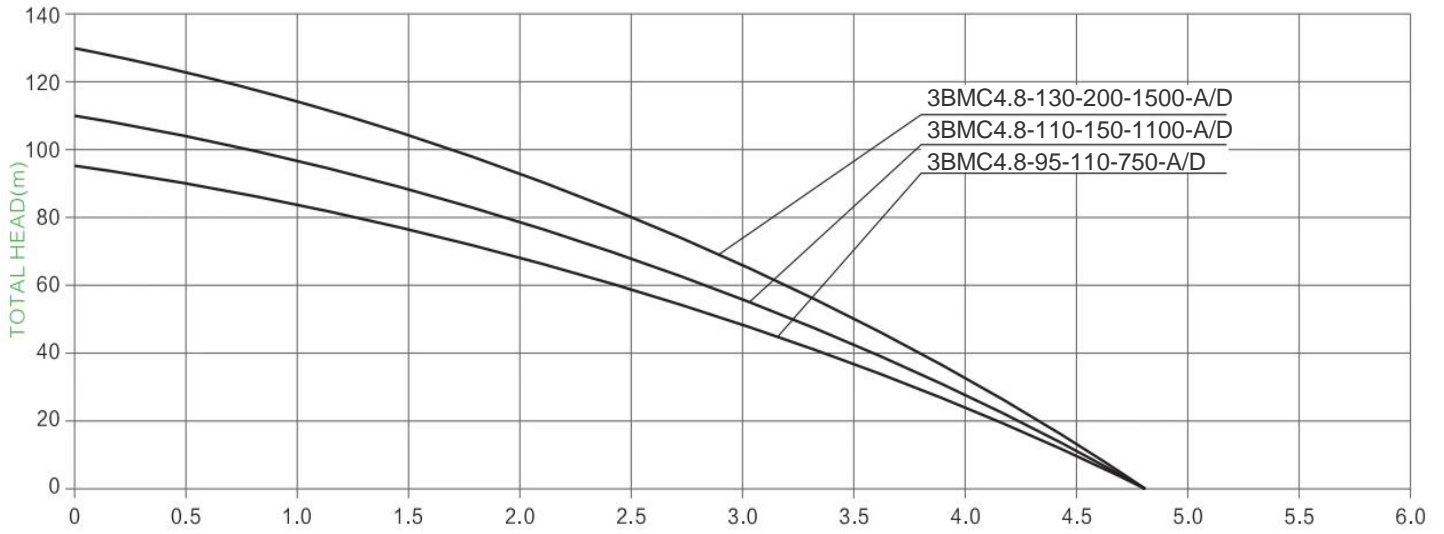

## 3" AC/DC brushless solar submersible pump with S/S impeller for irrigation solar pump

### 3 INCH AC/DC SOLAR SUBMERSIBLE PUMP WITH S/S IMPELLER

3" S/S IMPELLER SOLAR SUBMERSIBLE PUMP					
Model	Power(W)	Voltage(V)	Max flow(m3/h)	Max head(m)	Outlet(inch)
3BMC4.8-95-110-750-A/D	750	110	4.8	95	1.25"
3BMC4.8-110-150-1100-A/D	1100	150	4.8	110	1.25"
3BMC4.8-130-200-1500-A/D	1500	200	4.8	130	1.25"

**AC/DC HYBRID 3 INCH S/S IMPELLER SOLAR PUMP PARAMETER**

**CONTROLLER INTERNAL WIRING**