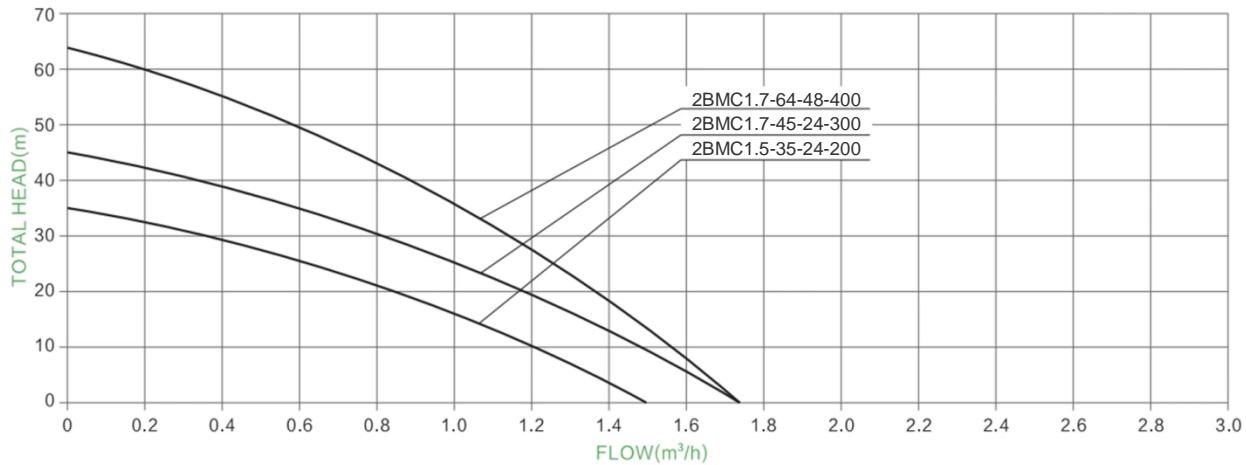

**2 inch solar pump with plastic impeller**

2" PLASTIC IMPELLER SOLAR PUMP					
Model	Power	Voltage	Max flow(m <sup>3</sup> /h)	Max head(m)	Outlet(inch)
2BMC1.5-35-24-200	200	24	1.5	35	0.75"
2BMC1.7-45-24-300	300	24	1.7	45	0.75"
2BMC1.7-64-48-400	400	48	1.7	64	0.75"

**2 INCH PLASTIC IMPELLER SOLAR**

**CONTROLLER INTERNAL WIRING**